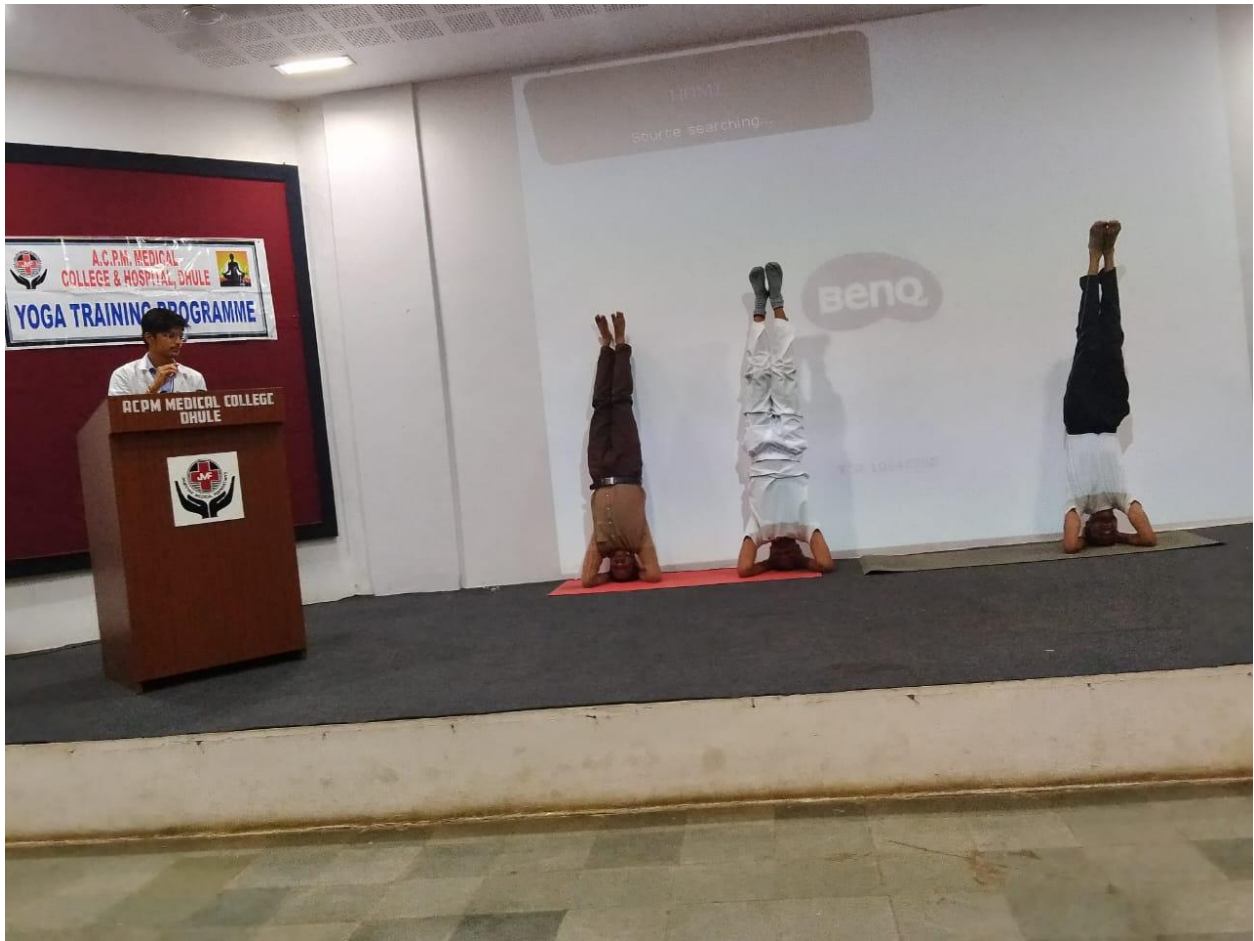

This is to certify that

A.C.P.M. MEDICAL COLLEGE, DHULE

Has contributed in
Shramdaan for Swachh Bharat
On
1st October, 2023, at 10 AM

A Swachh Bharat Mission Initiative

Shot on motorola edge 40
Abhinav...