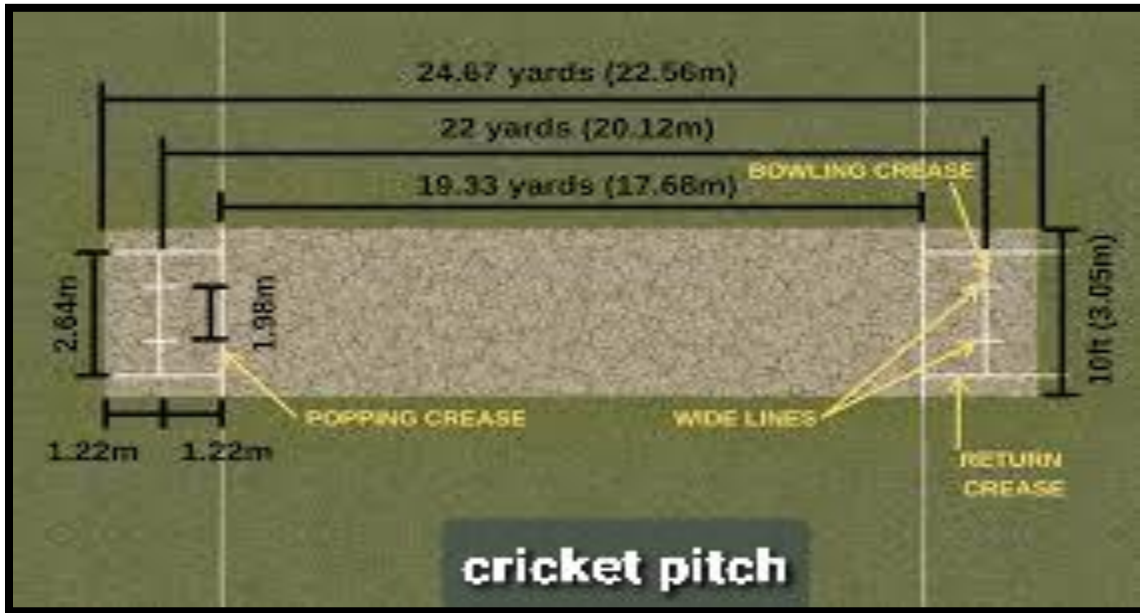

YOGA DAY 2021

DEAN
A.C.P.M. MEDICAL COLLEGE & HOSPITAL
DHULE

VOLLEYBALL AREA

DEAN
A.C.P.M. MEDICAL COLLEGE & HOSPITAL
DHULE

KHO KHO PLAYGROUND AREA

CRICKET AREA

DEAN
A.C.P.M. MEDICAL COLLEGE & HOSPITAL
DHULE