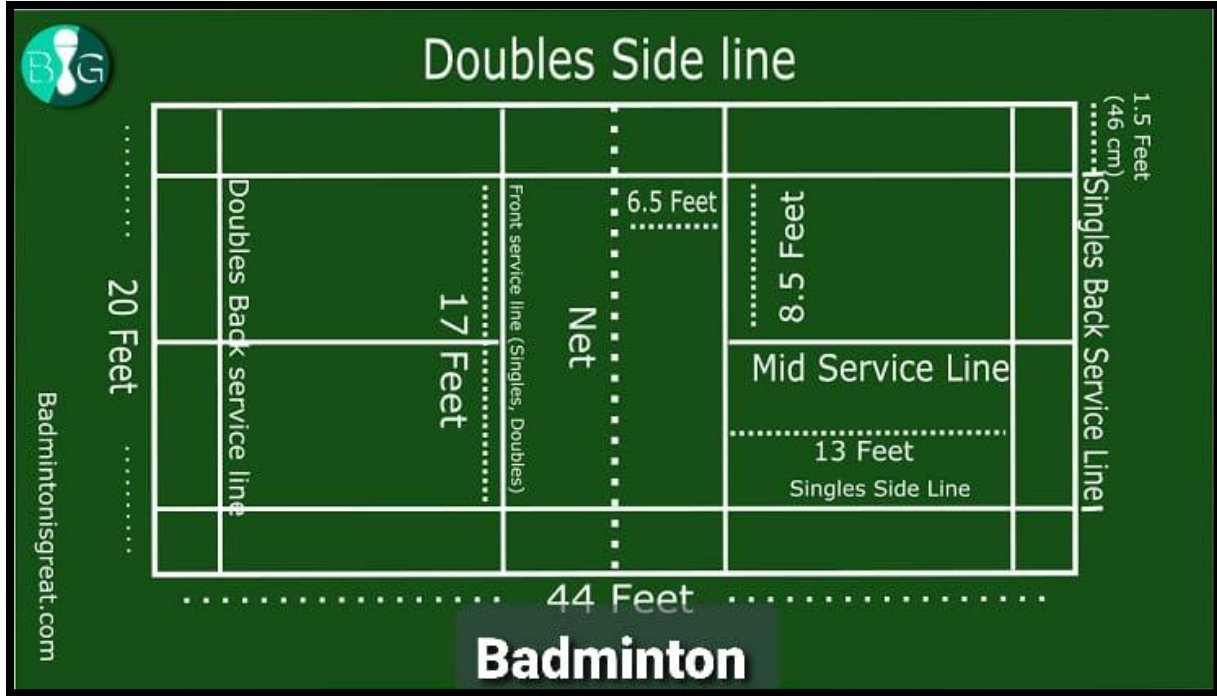

**JAWAHAR MEDICAL FOUNDATION'S
A.C.P.M. MEDICAL COLLEGE & HOSPITAL**

- Email : deanacpm@gmail.com
- acpmmcdhule@gmail.com
- website : www.jmfacpm.com

Sakri Road, Dhule - 424001 (Maharashtra)
Ph.No.: 02562 - 276317,18,19 Mob. 8686585839

BADMINTON AREA