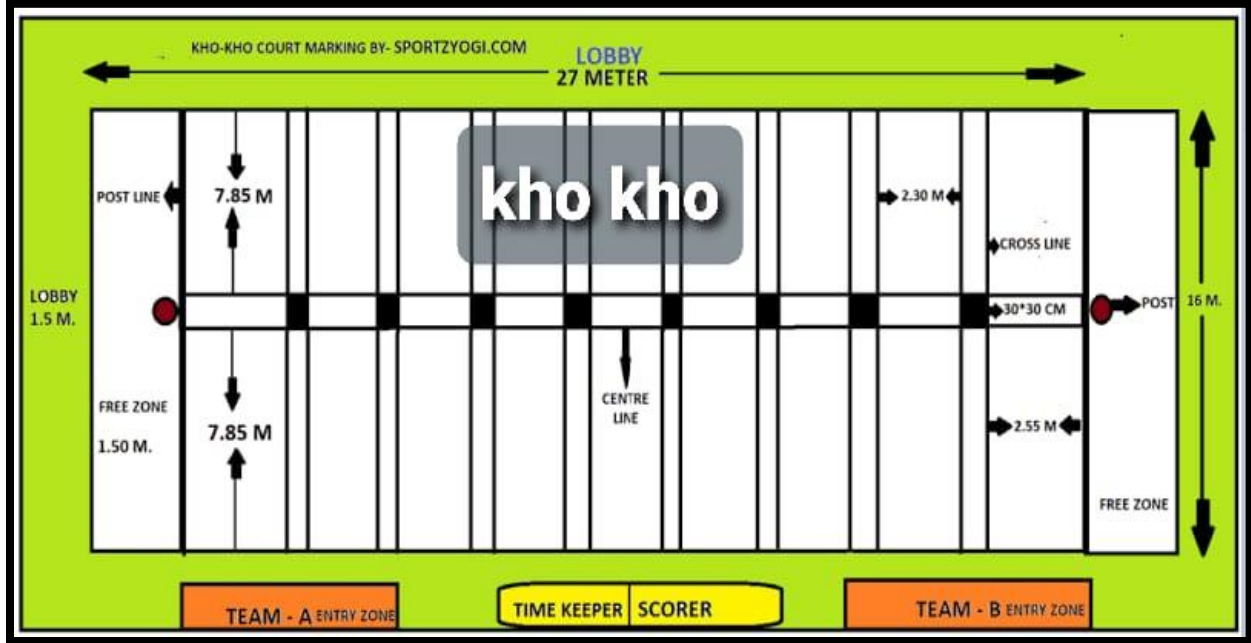

YOGA DAY 2021

DEAN
A.C.P.M. MEDICAL COLLEGE & HOSPITAL
DHULE

VOLLEYBALL AREA

DEAN
A.C.P.M. MEDICAL COLLEGE & HOSPITAL
DHULE

KHO KHO PLAYGROUND AREA

CRICKET AREA

DEAN
A.C.P.M. MEDICAL COLLEGE & HOSPITAL
DHULE